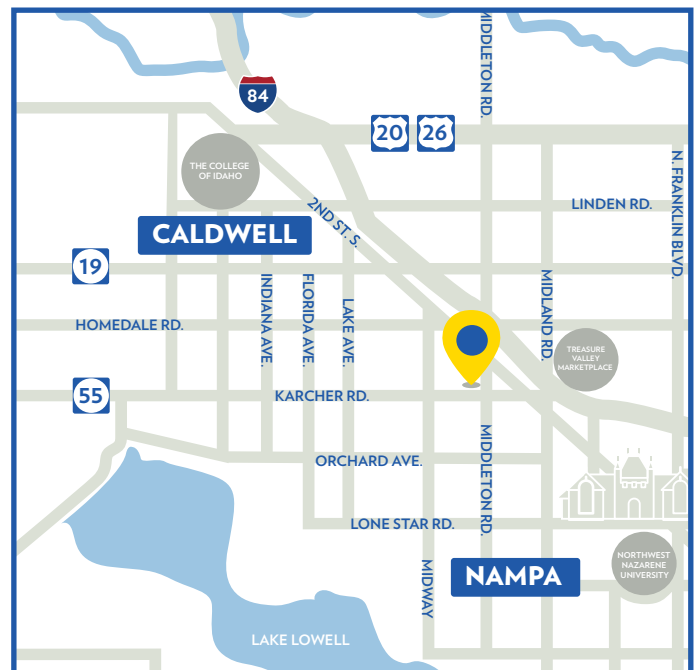

SUNNYVALE in Nampa

Welcome to Sunnyvale, a community with new single-family and multi-family homes just West of the intersection of Karcher and Middleton Roads.

Enjoy the proximity to Lake Lowell with beaches, fishing and hiking trails. Sunnyvale is a quick commute to Boise and is located near great shopping, dining, recreation and entertainment. Choose from a variety of one and two-story homes with timeless open concept designs.

Directions to Community:

Take exit 33 from Westbound I-84, Right on Karcher, continue on Karcher to Middleton Rd, Left on Middleton, Right on Flamingo, Right on N Amarone Ave, Right on W Stanmore St to N Cultivar.

Boise Airport: Less than 30 Minutes

Boise State University: Approximately 30 Minutes

Lake Lowell: Approximately 20 Minutes

Idaho Center: Less than 15 Minutes

Roaring Springs Waterpark: Less than 20 Minutes

Hospitals & Urgent Care Centers

St. Luke's Hospital (less than 10 Minutes)

St. Alphonsus Hospital (less than 15 Minutes)

Urgent Care Centers (less than 2 Minutes)

Shopping

Grocery and Retail Stores (2-10 Minutes)